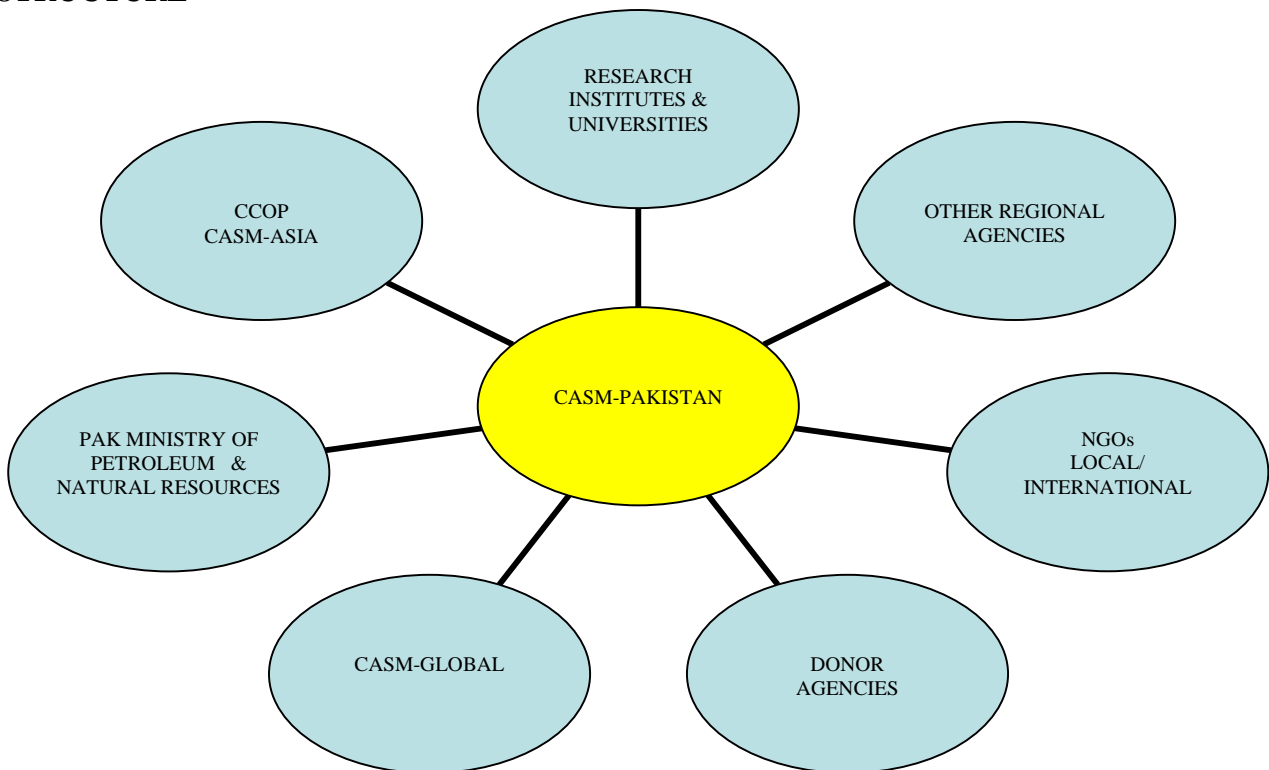

CASM-PAKISTAN

TEAM

Ch. Usman Ali	President, Director Research & Analysis, Training
Ligia Vanessa Machado	Director Public relations, Research & Analysis, Training
Mr. Mohsin Ali	Research & Analysis, Director Training
Ms. Hadia Buttar	Accounting, Training
Milan Gavrilovic	Consultant, Training
Pedro Narezo	Consultant, Training
Dr. Nabeela Ali	Consultant, Training
Ch. Saadat Ali	Consultant, Training
Mr. Abbas Khan	Consultant, Training
Octaviano Machado	Consultant, Training
Dr. Khalid Gill	Consultant, Training
Dr. Nazir Ahmed	Consultant, Training
Barry Gurwitz	Mining Expert in Diamonds.
Chaudhary Muhammad Ali	Labor and Environment Lawyer.

STRUCTURE