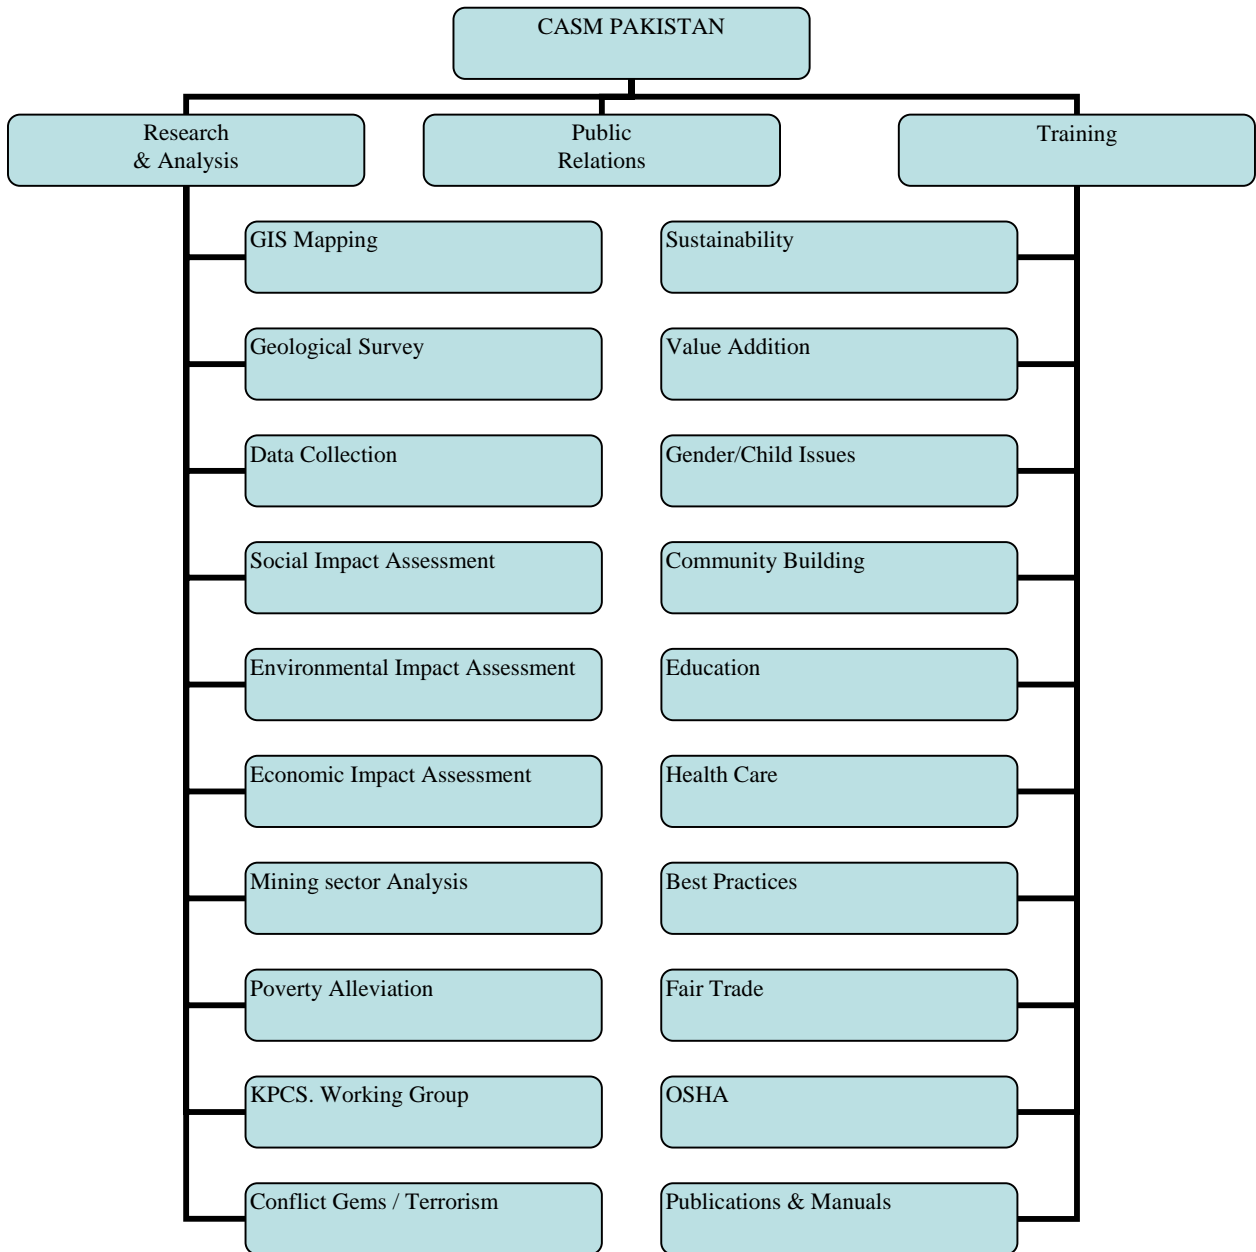

MANAGEMENT:

CASM-PAKISTAN. P.O. Box 11004, Lahore, 54792. Pakistan.
chusmanali@AOL.com